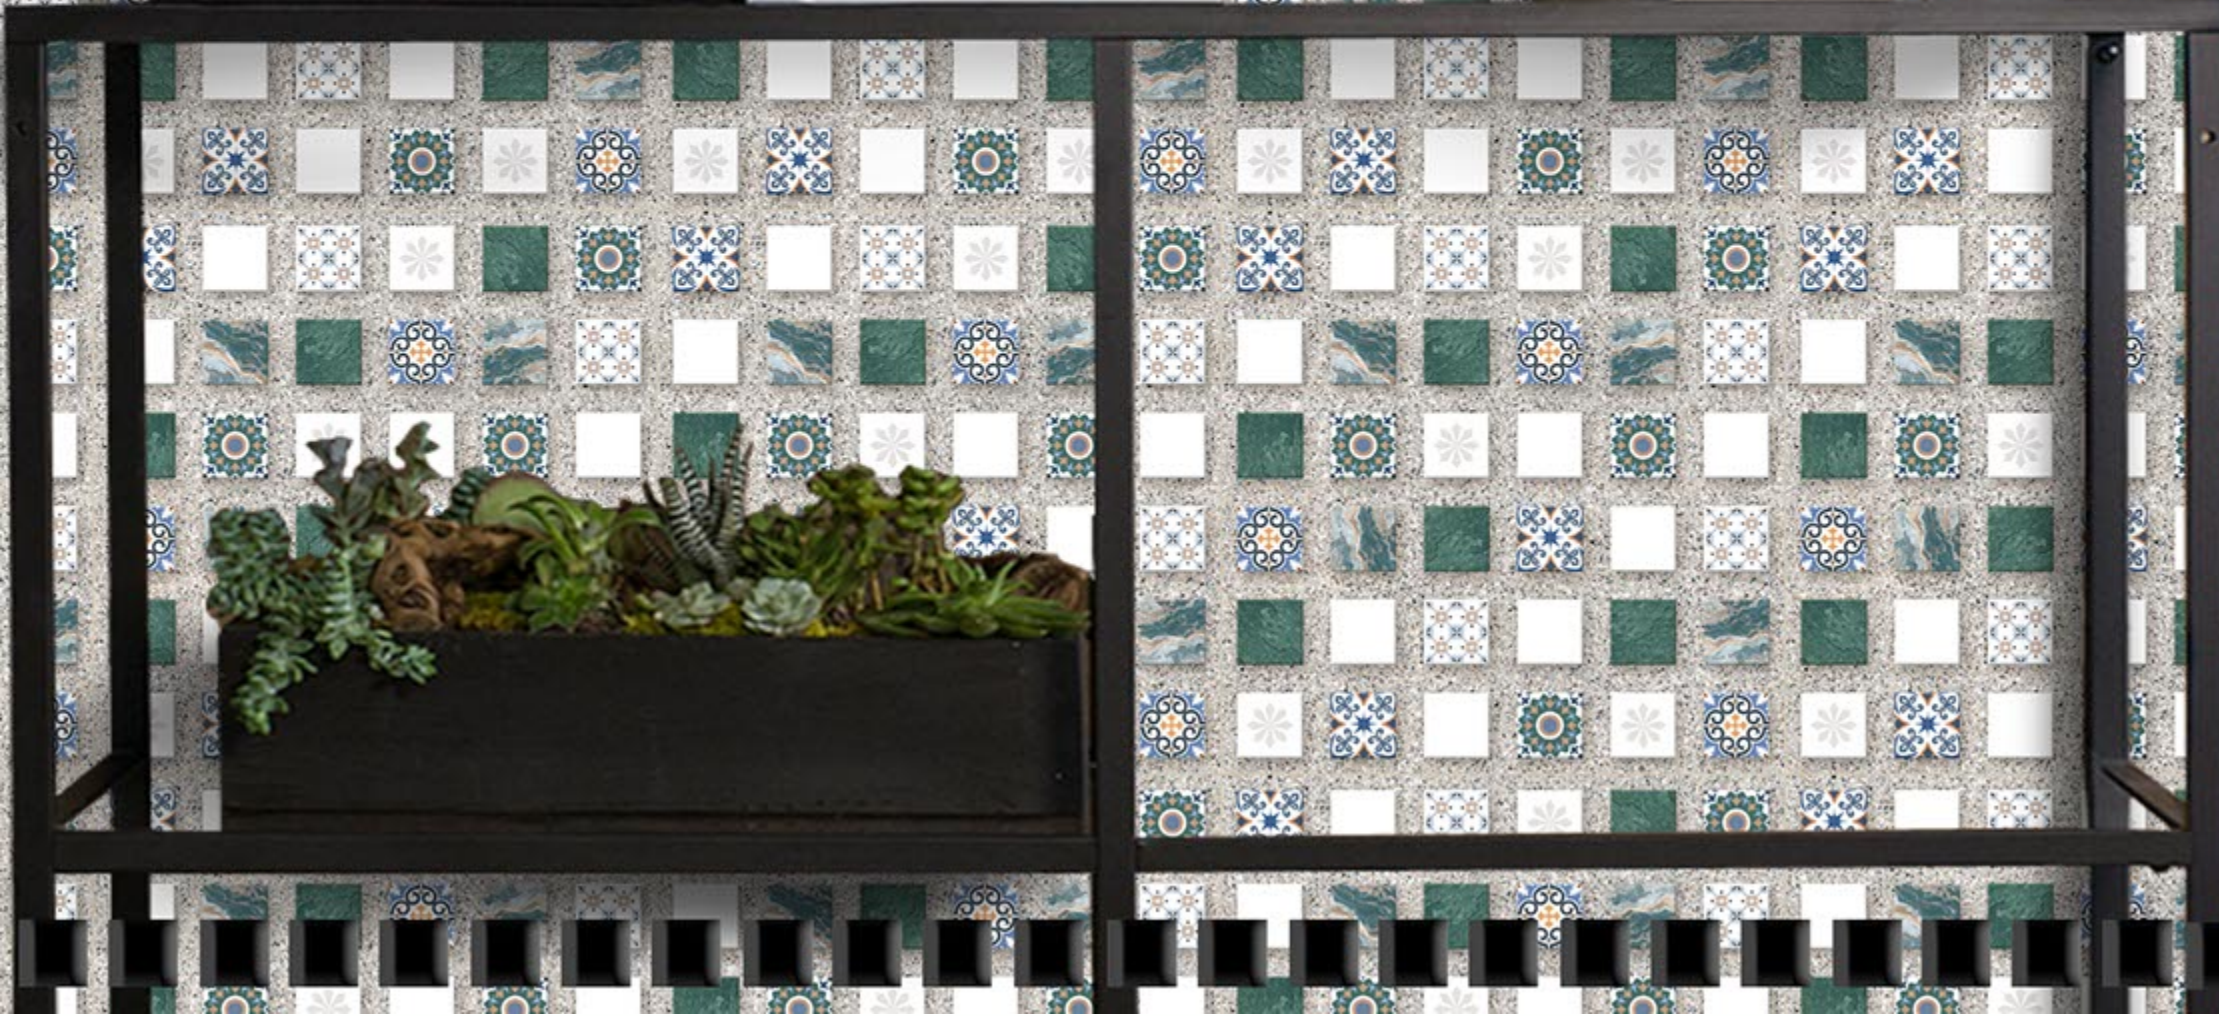

Punch Series